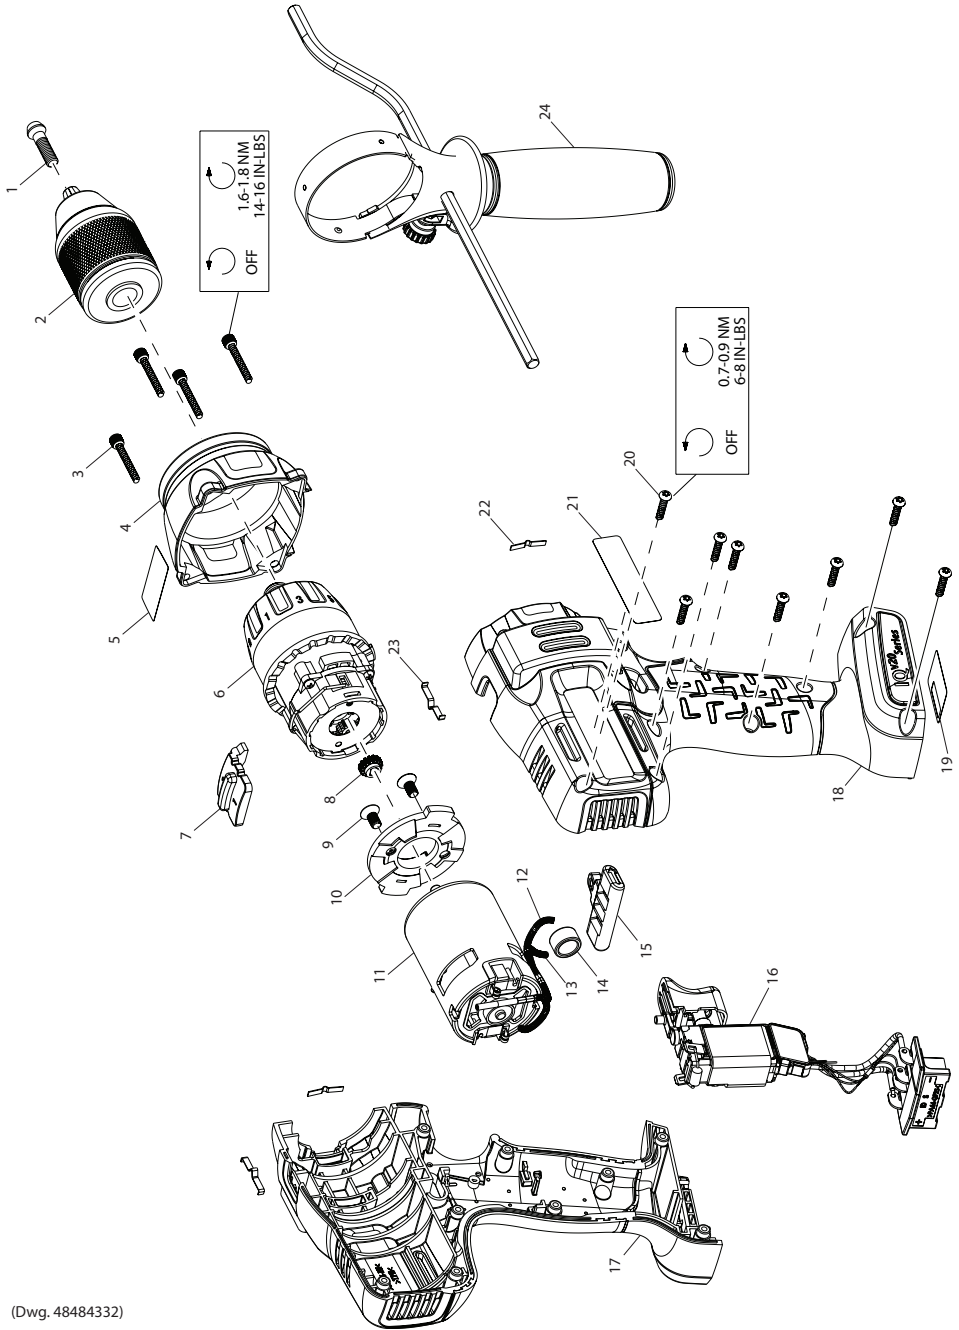

D5000 Series Cordless Drill/Driver- Exploded View

(Dwg. 48484332)

D5000 Series Cordless Drill/Driver - Parts List

Item	Part Description	Part Number (CCN)	Item	Part Description	Part Number (CCN)
* 1	Chuck Kit	D650S-K255 (45647740)	18	Right Housing	-- --
1	Screw, Chuck	-- --	19	Series Number Label	-- --
2	Chuck	-- --	20	Screw, Housing (9 Required)	-- --
* 3	Torque Selector Cover Kit	D5140-K144 (48499248)	21	Info Label	-- --
3	Screw, Torque Selector Cover (4 Required)	-- --	22	Torque Detents (2 Required)	-- --
4	Torque Selector Cover	-- --	23	Speed Detents (2 Required)	-- --
5	Warning Label	-- --	* 3	Fastener Kit	D5140-K105 (48499271)
6	Gear Box Assembly	D5140-K750 (48499230)	3	Screw, Torque Selector Cover (4 Required)	-- --
7	High/Low Speed Switch	-- --	20	Screw, Housing (9 Required)	-- --
* 8	Electric Motor Kit	D5140-K54 (48499255)	* 5	Label Kit	D5140-K99 (48499289)
8	Pinion	-- --	5	Warning Label	-- --
9	Motor Mount Screw (2 Required)	-- --	19	Series Number Label	-- --
10	Motor Mount Plate	-- --	21	Info Label	-- --
11	Motor	-- --	24	Auxiliary Handle Assembly	D5000- A48 (48484711)
12	Wire, Positive, Motor	-- --	* 25	20V Li-ion Battery Pack	
13	Wire, Negative, Motor	-- --		3.0 Ah	BL2010 (48386791)
14	Ferrite	-- --		5.0 Ah	BL2022 (47515902001)
15	Forward/Reverse Actuator Kit	W7150-K75 (48391312)	* 14	Protective Battery Boot	
16	Switch Kit	D5140-K93 (48499388)		For BL2010, BL2022	BL2010-BOOT (47510964001)
* 17	Housing Kit	D5140-K40 (48499263)	* 15	Battery Charger	BC1121 (47507879001)
17	Left Housing	-- --	* 26	Carrying Case	D5000-Case (48498455)
			* 27	Case Latch	W7000-LATCH (47507275001)

* Not illustrated

Parts and Maintenance

When tool life has expired, it is recommended that the tool be disassembled, degreased and parts separated by material for proper recycling. Tool repair and maintenance should only be carried out by an authorized Service Center.

Cordless Drill/Driver Product Information Manual 48489595.