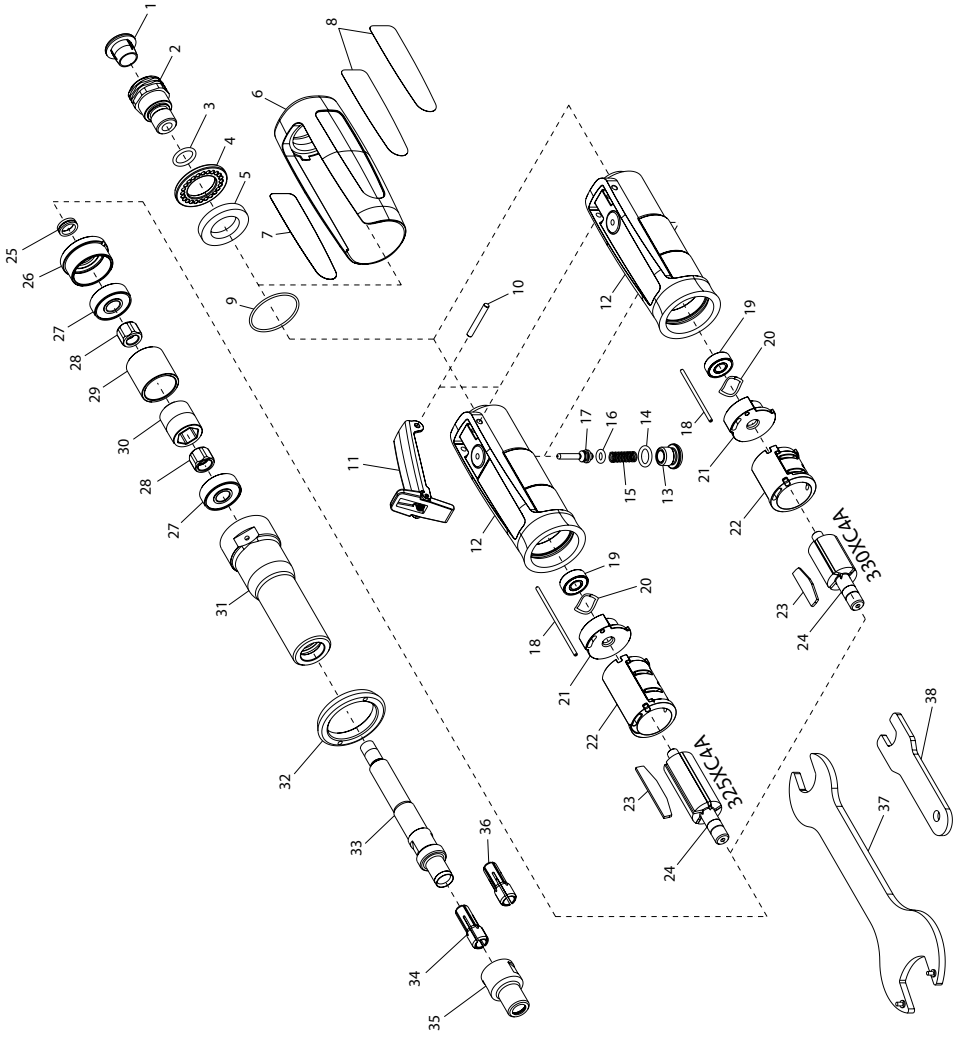

XC4A Extended Air Die Grinder - Exploded View

(Dwg. 45754934)

XC4A Extended Air Die Grinder - Parts List

Item	Description	Part Number	Item	Description	Part Number
1	Plastic Plug	PF-PLUG	18	Dowel Pin	
2	Inlet Assembly	RG1-A565		for Model 325XC4A	RG1-56L
*	Inlet Bushing	---		for Model 330XC4A	RG1-56
*	Inlet Screen	---	19	Bearing	RG1-22
3	O-Ring	170-283	20	Washer	RG1-278
4	Diffuser	RG1-123	21	Rear Endplate	RG1-12
5	Muffler	RG1-311A	22	Cylinder	
6	Exterior Sleeve	RG1-747		for Model 325XC4A	RG1-3L
7	Warning Label	RG1-99		for Model 330XC4A	RG1-3
8	Nameplate		23	Vane Pack	
	for Model 325XC4A	325XC4A-301		for Model 325XC4A (Set of 5)	RG1-42L-5
	for Model 330XC4A	330XC4A-301		for Model 330XC4A (Set of 4)	RG1-42-4
9	O-Ring	RG1-216	24	Rotor	
10	Pin	RG1-120		for Model 325XC4A	RG1-53L-5
11	Lever Assembly	RG1-A400		for Model 330XC4A	RG1-53-4
*	Lever	---	25	Spacer	RG1-448
*	Lever Lock	---	26	Front Endplate	RG1-11A
*	Spring	---	27	Bearing (2)	301-24
*	Roll Pin	---	28	Bearing Nut (2)	RG1-85
12	Housing Assembly		29	Clamp Sleeve	RG1-276
	for Model 325XC4A	RG1-A40-25K	30	Arbor Coupling	RG1-304
	for Model 330XC4A	RG1-A40-30K	31	Extended Housing Assembly	RG1-A20-3A
*	Housing		*	Extension Housing	---
	for Model 325XC4A	---	*	Needle Bearing	---
	for Model 330XC4A	---	32	Housing Nut	RG1-306A
*	Bushing	---	33	Collet Arbor	RG1-4A-3
13	Valve Plug	RG1-266	34	Collet, 1/4"	DG110-700-G4
14	O-Ring	RG1-206	35	Collet Nut	AG210-699A
15	Spring	RG1-51	36	Collet, 6mm	DG110-700-6MM
16	Throttle Valve Seal	7811-94	37	Wrench	RG1-26
17	Throttle Valve	RG1-302	38	Wrench, Small	301-69A

* Not illustrated

Parts and Maintenance

When the life of the tool has expired, it is recommended that the tool be disassembled, degreased and parts be separated by material so that they can be recycled.