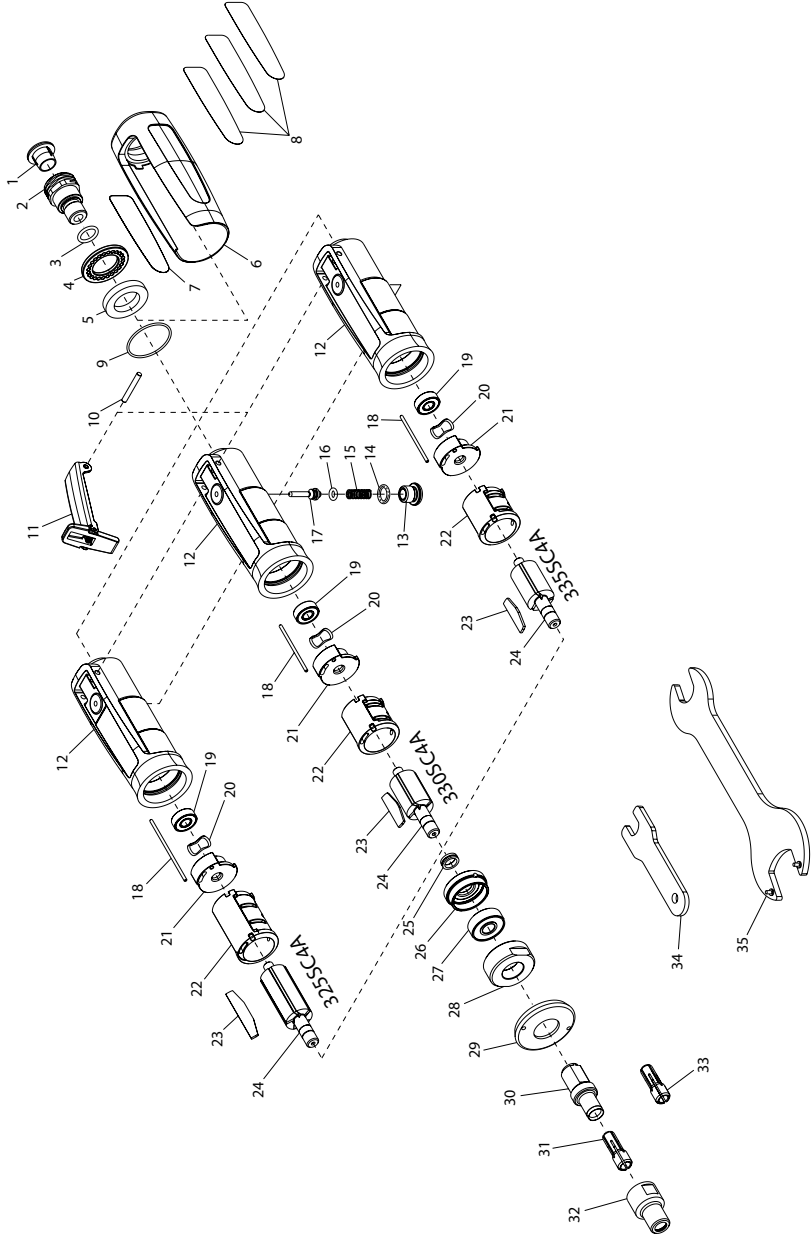

SC4A Straight Air Die Grinder - Exploded View

(Dwg. 45754611)

SC4A Straight Air Die Grinder - Parts List

Item	Description	Part Number	Item	Description	Part Number
1	Plastic Plug	PF-PLUG	15	Spring	RG1-51
2	Inlet Assembly	RG1-A565	16	Throttle Valve Seal	7811-94
*	Inlet Bushing	---	17	Throttle Valve	RG1-302
*	Inlet Screen	---	18	Dowel Pin	
3	O-Ring	170-283		for Model 325SC4A	RG1-56L
4	Diffuser	RG1-123		for Models 330SC4A and 335SC4A	RG1-56
5	Muffler	RG1-311A	19	Bearing	RG1-22
6	Exterior Sleeve	RG1-747	20	Washer	RG1-278
7	Warning Label	RG1-99	21	Rear Endplate	RG1-12
8	Nameplate		22	Cylinder	
	for Model 325SC4A	325SC4A-301		for Model 325SC4A	RG1-3L
	for Model 330SC4A	330SC4A-301		for Models 330SC4A and 335SC4A	RG1-3
	for Model 335SC4A	335SC4A-301	23	Vane Pack	
9	O-Ring	RG1-216		for Model 325SC4A (Set of 5)	RG1-42L-5
10	Pin	RG1-120		for Model 330SC4A (Set of 4)	RG1-42-4
11	Lever Assembly	RG1-A400		for Model 335SC4A (Set of 3)	RG1-42-3
*	Lever	---	24	Rotor	
*	Lever Lock	---		for Model 325SC4A	RG1-53L-5
*	Spring	---		for Model 330SC4A	RG1-53-4
*	Roll Pin	---		for Model 335SC4A	RG1-53-3
12	Housing Assembly		25	Spacer	RG1-448
	for Model 325SC4A	RG1-A40-25K	26	Front Endplate	RG1-11
	for Model 330SC4A	RG1-A40-30K	27	Bearing	301-24
	for Model 335SC4A	RG1-A40-35K	28	Clamp Nut	RG1-27
*	Housing		29	Housing Nut	RG1-306
	for Model 325SC4A	---	30	Collet Body	RG1-290
	for Model 330SC4A	---	31	Collet, 1/4"	DG110-700-G4
	for Model 335SC4A	---	32	Collet Nut	AG210-699A
*	Bushing	---	33	Collet, 6mm	DG110-700-6MM
13	Valve Plug	RG1-266	34	Wrench, Small	301-69A
14	O-Ring	RG1-206	35	Wrench	RG1-26

* Not illustrated

Parts and Maintenance

When the life of the tool has expired, it is recommended that the tool be disassembled, degreased and parts be separated by material so that they can be recycled.