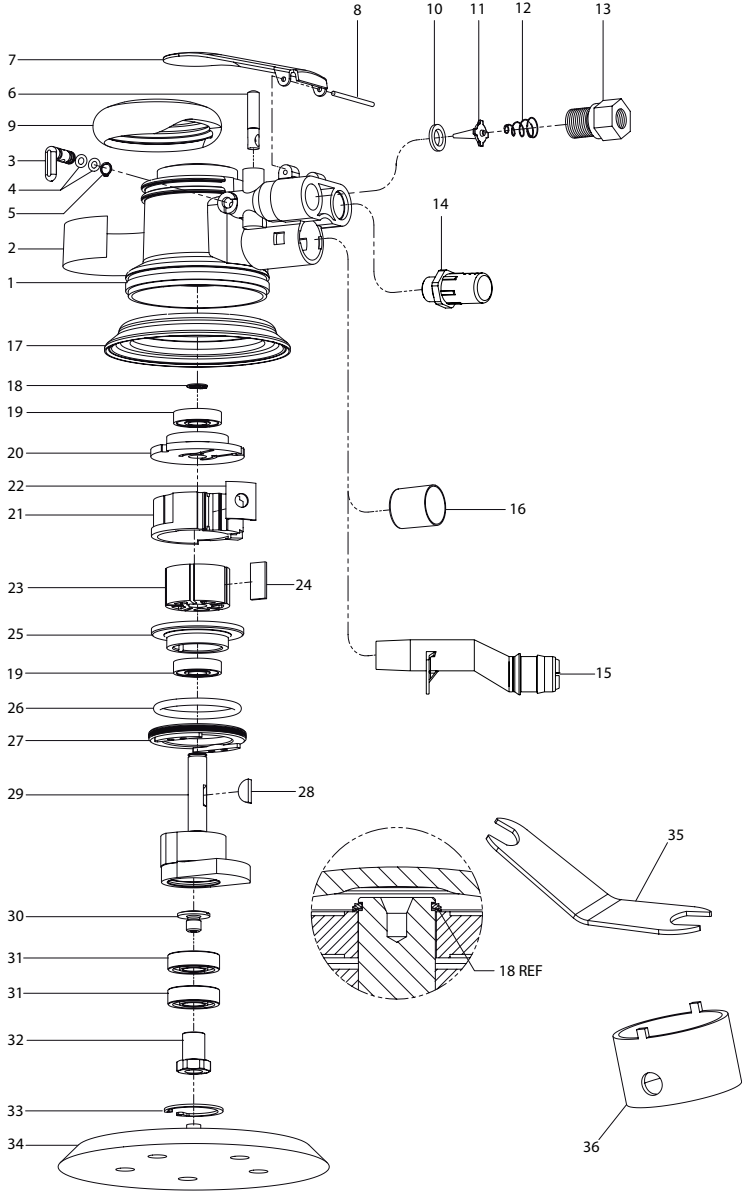

RO2()B - () Series Random Orbital Sander Exploded Diagram

(Dwg. TPA1885)

RO2()B - () Series Random Orbital Sander Parts List

Item	Part Description	Part Number	Item	Part Description	Part Number
1	Housing Assembly	04700753	19	Ball Bearing (2)	04648812
2	Label		20	Rear End Plate	04648945
	5.0"	10548113	21	Cylinder Assembly	04649976
	6.0"	10548105	22	Cylinder Seal	04649042
3	Regulator Assembly	4151-A165	23	Rotor	04648820
4	O-Ring (2)	4151-65	24	Vane (set of 5)	48254-42-5
5	Snap Ring	4151-797	25	Front End Plate	04648929
6	Valve Stem	04648770	26	O-Ring	04649133
7	Lever	04655478	27	Lock Ring	04648853
8	Pin	04649117	28	Key	04648754
9	Grip Ring	49798	29	Counterbalance Assembly	
10	Valve Seat	04648804		for 5" 3/32	80092885
11	Tip Valve	04648796		for 6" 3/32	80090301
12	Spring	04648747		for 5"	80090244
13	Inlet Adapter	04649083		for 6"	80092810
14	Muffler	4151-A810	30	Clamp	R05-747-1
15	Vacuum Adapter (cuff size)		31	Bearing (2)	R05-24-1
	25 mm (1")	4151-A809A-25	32	Spindle	R05-8-1
	28 mm (1-1/8")	4151-A809A-28	33	Retaining Ring	R05-18-1
	32 mm (1-1/4")	4151-A809A-32	34	Sanding Pad	
16	Port Plug	04649059		for 5" Plain Vinyl	49094-1
17	Shroud			for 6" Plain Vinyl	49879-1
	for 5" Short	48266-1		for 5" Vacuum Pad	49096-1
	for 6" Short	48266-1		for 6" Vacuum Pad	VPAD-6
	for 5" Long	48876	35	Pad Wrench	04648739
	for 6" Long	48878	* 36	Motor Wrench	48869
18	Snap Ring	04648762			