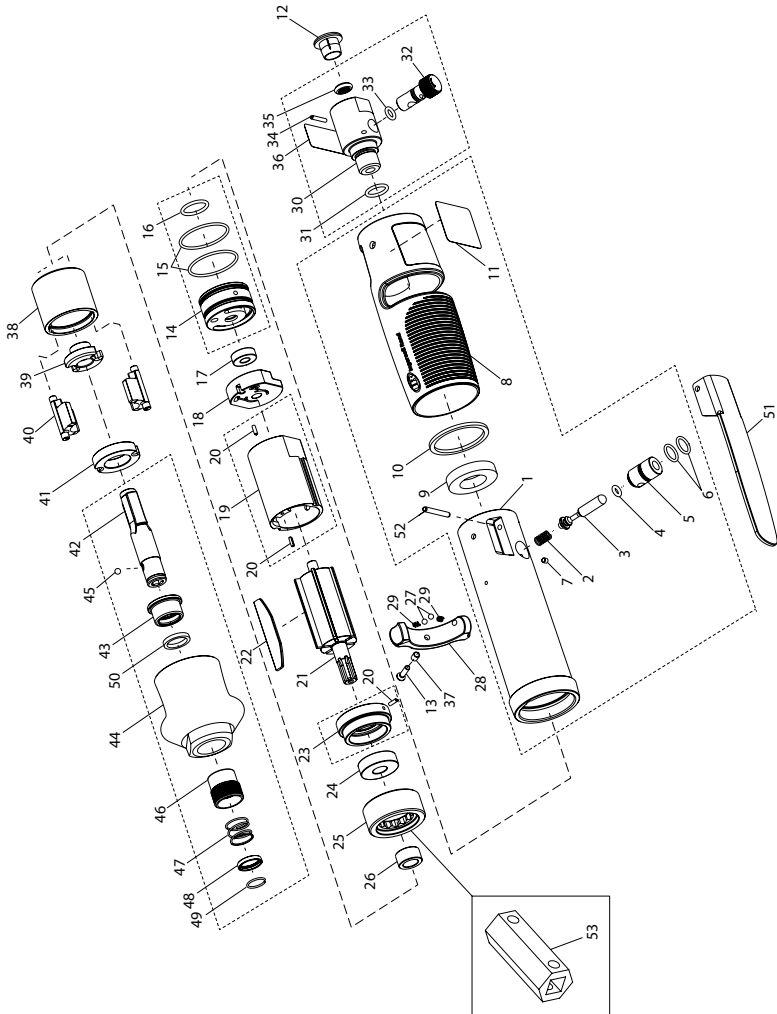

QI530Q4 Air Impact Screwdriver - Exploded View

(Dwg. 45763539)

QIS30Q4 Air Impact Screwdriver - Parts List

Item	Part Description	Part Number	Item	Part Description	Part Number
1	Housing Assembly	JQ54-A40	29	Spring (2)	103A-718
2	Spring	JQS-51	30	Inlet Bushing Assembly	JQS-A565X
3	Throttle Valve	JQ54-50	31	O-Ring	JQ-202
4	O-Ring	301-159	32	Regulator	JQS-249
5	Plunger Bushing	JQS-302	33	O-Ring	JQ-283
6	O-Ring (2)	JQS-566	34	Pin	JQ-504
7	Set Screw	JQS-262	35	Inlet Screen	131-61
8	Sleeve	JQ54-747	36	Warning Label	WARNING-QIS-99
9	Silencer	JQ54-310	37	Washer	JQS-306
10	Gasket	JQ54-223	38	Hammer Frame	JQ4-703
11	Tool Label	QIS30Q4-301	39	Hammer Cam	JQ4-721
12	Plastic Plug	PF-PLUG	40	Hammer (2)	JQ4-724
13	Reverse Screw	JQS-305	41	Side Plate	JQ4-706
14	Reverse Plate Assembly	JQ54-A55	42	Anvil Assembly	JQ54-A726
15	O-Ring (2)	JQ4-201	43	Anvil Bushing	JQ-641
16	O-Ring	JQ54-338	44	Hammer Case	JQ4-727
17	Bearing	301-22	45	Ball	W040-696
18	Rear End Plate	JQ4-12	46	Bit Sleeve	JQ-930
19	Cylinder Assembly	JQ54-A3	47	Bit Sleeve Spring	JQ-931
20	Pin (2+1)	170-535	48	Bit Sleeve Spacer	JQ-591
21	Rotor	JQ4-53	49	Bit Snap Ring	JQ-426
22	Vane Pack (set of 6)	JQ54-42-6	50	Felt Ring	JQ-642
23	Front End Plate and Alignment Pin	JQ4-A11	51	Trigger Lever	JQS-93
24	Bearing	JQ4-24	52	Pin, Slotted Spring	1215-504
25	Coupling Clamp	JQ4-406		Bail	7L-365
26	Hammer Cam Spacer	JQ4-442		Motor Kit (includes 17, 18, 19, 20 (2), 21, 22 (6), 23, 24)	JQ54-TMK
27	Ball (2)	AV1-255		Mechanism Kit (includes 38, 39, 40 (2), 41 and 42)	JQ54-THK
28	Reverse Knob	JQ54-38		Hex. Socket (used for disassembling item 25)	JQ-406-F
			*53		

* Sold Separately.

Parts and Maintenance

When the life of the tool has expired, it is recommended that the tool be disassembled, degreased and parts be separated by material so that they can be recycled.