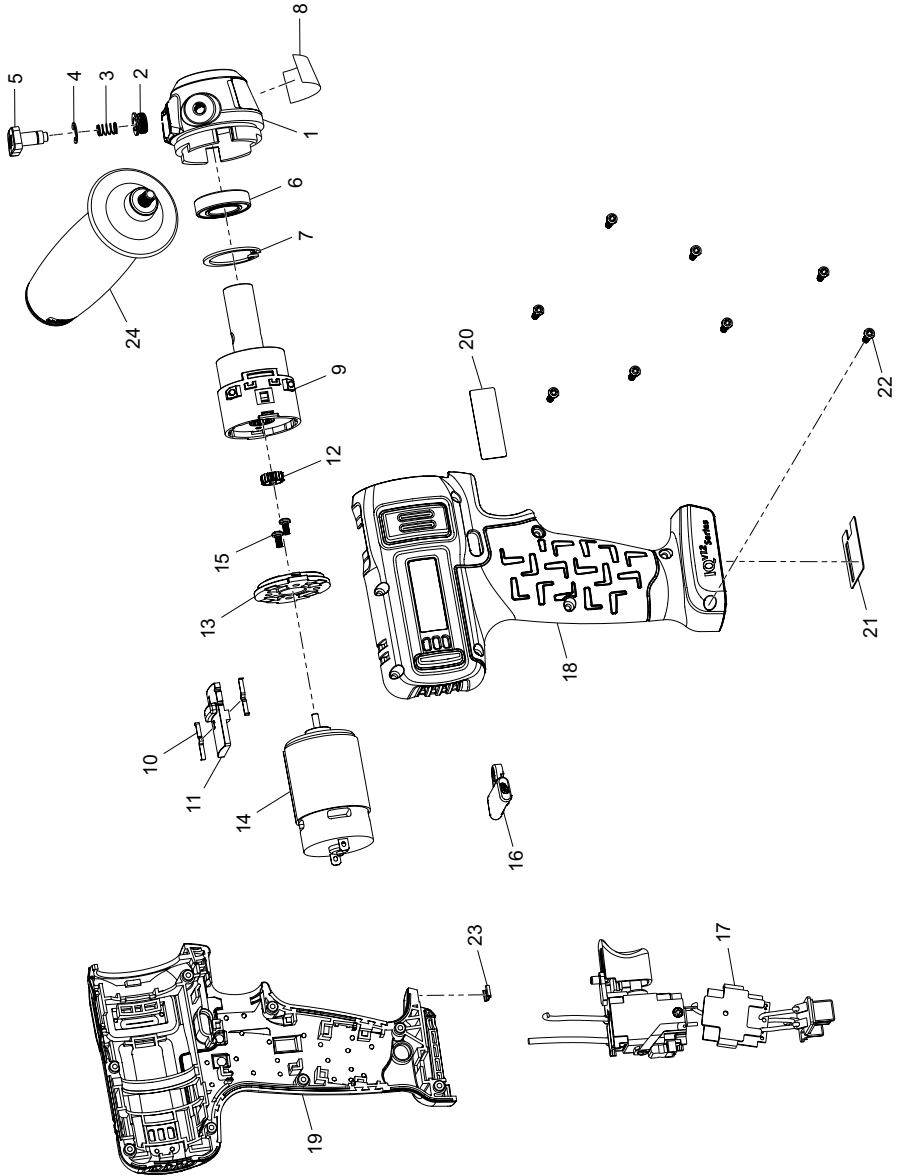

G1000 Series Cordless Polisher/Sander - Exploded View

(Dwg. 47540124001)