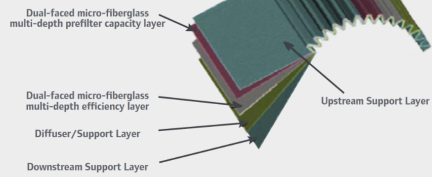

/ ,2. . 16,000 2 .

Features

.
().
.

Centrifugal Filter Construction

Parts & Accessories

Ingersoll Rand (NYSE:IR) advances the quality of life by creating comfortable, sustainable and efficient environments. Our people and our family of brands—including Club Car®, Ingersoll Rand®, Thermo King® and Trane®—work together to enhance the quality and comfort of air in homes and buildings; transport and protect food and perishables; and increase industrial productivity and efficiency. We are a \$14 billion global business committed to a world of sustainable progress and enduring results. For more information, visit www.ingersollrand.com.